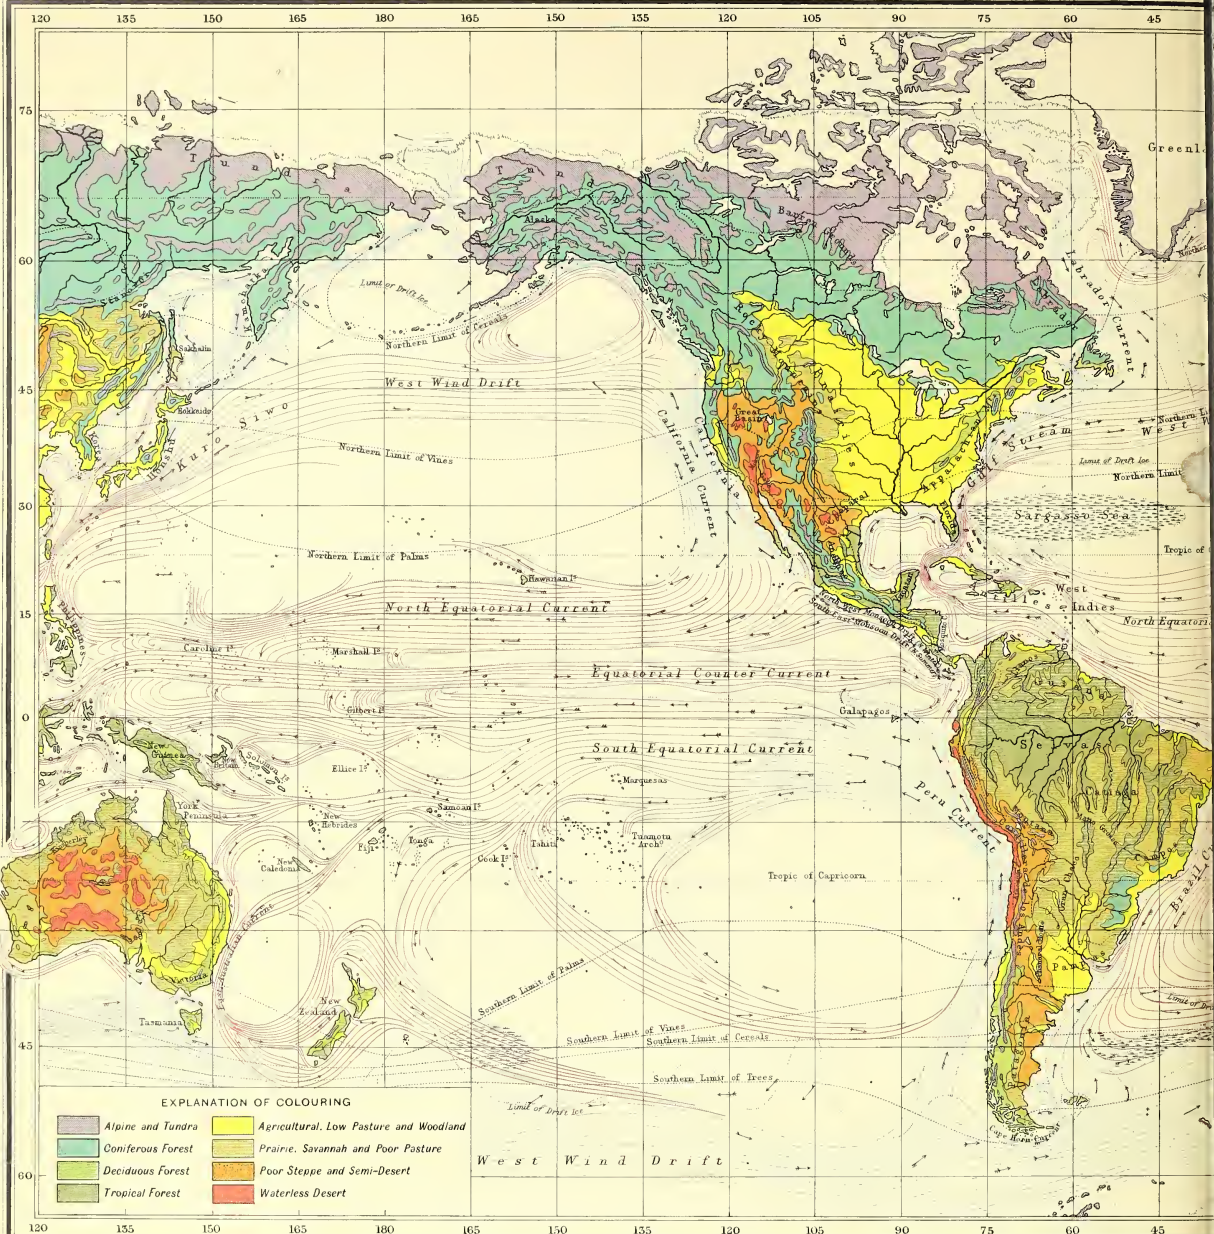

The Plane of Projection is the surface of an imaginary cylinder surrounding the globe and touching its surface at the equator. At the equator its scale agrees with the globe but as each parallel of latitude becomes a great circle equal to the equator the scale increases as we go north and south. The latitude is however increased in same proportion as the longitude. Mercator's projection is the only one which gives the true direction of one point in relation to another and is therefore most used for the purposes of Navigation.

COVERING OF A 2 1/2 INCH WORLD GLOBE IN GORES

Note.—These gores are designed to be cut out and mounted on a Globe 2 1/2 inches in diameter which they will exactly cover.

The Figures on the Co-Tidal Lines denote the total number of hours from the starting point of the tide in the South-Eastern Pacific. Coasts with a Tidal Range of Ten Feet and over shown thus

MAGNETIC VARIATION, 1932

■ West of True North
■ East of True North

Note to Ocean Currents

Warm Currents Cold Currents
 direction of the currents is shown by the arrows.
 thickness of the arrows indicates by the number of strokes
 mean speed of the water drift in an hour.
 thick strokes above indicate the number of nautical miles.
 thin strokes below indicate the number of quarters of a mile.
 → 1 mile → 2 miles → 3 miles
 → 1/4 → 2/4 → 3/4

Note to Monsoon Drifts

In the Indian Ocean, the China Sea and the West Coast of Mexico and Central America, the currents change with the Monsoons. The simple arrows → show the S.W. and S.E. Monsoon Drift during the Northern Summer. The arrows marked thus ← → show the N.W. and N.E. Monsoon Drift during the Northern Winter. Limit of Floating Ice Limit of Pack Ice
 Sea-Weed